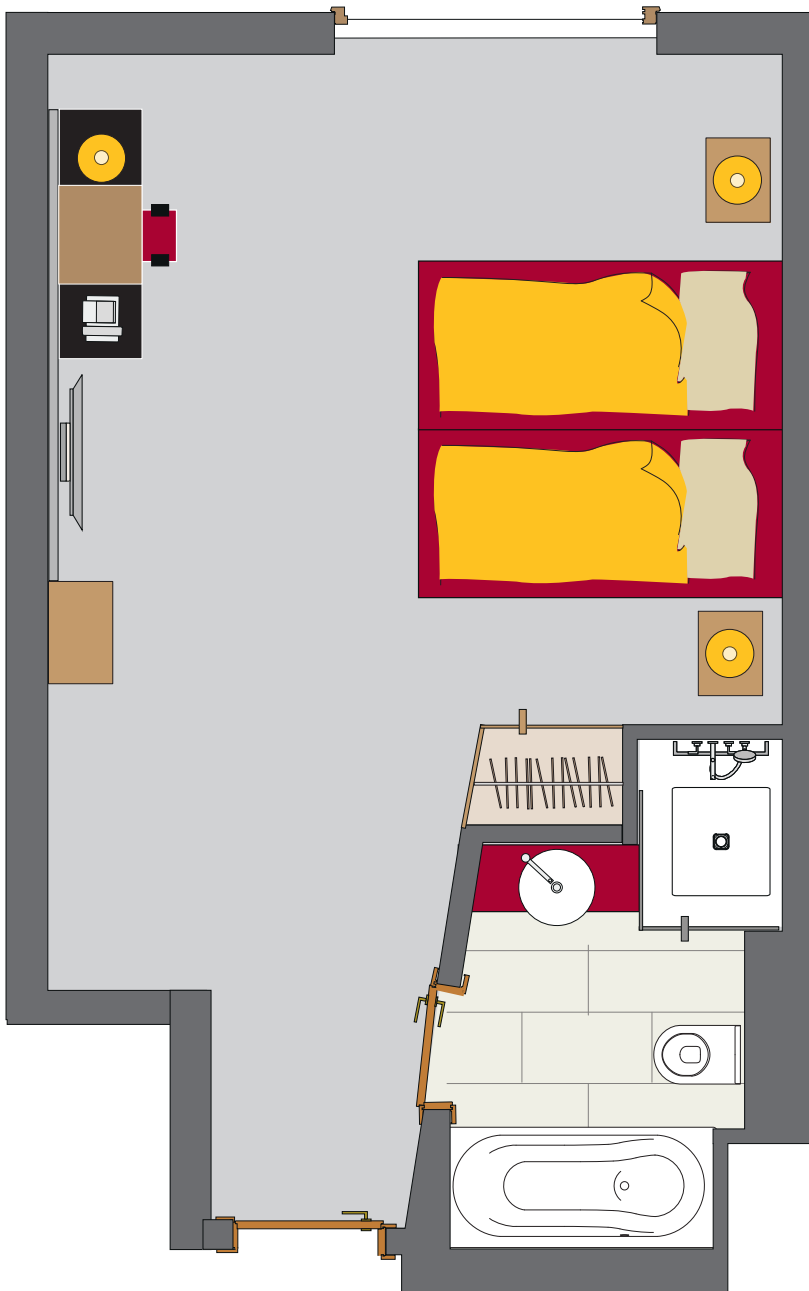

DELUXE DOUBLE ROOM

- 31 m²
- 1 sleeping- and living room
- Bathroom with shower or shower and bathtub
- Writing desk
- Soundproof windows
- WLAN internet access
- Telephone
- Flat-screen TV
- DVD player
- Air conditioning with individual climate control
- Minibar
- Coffee/tea-making facilities