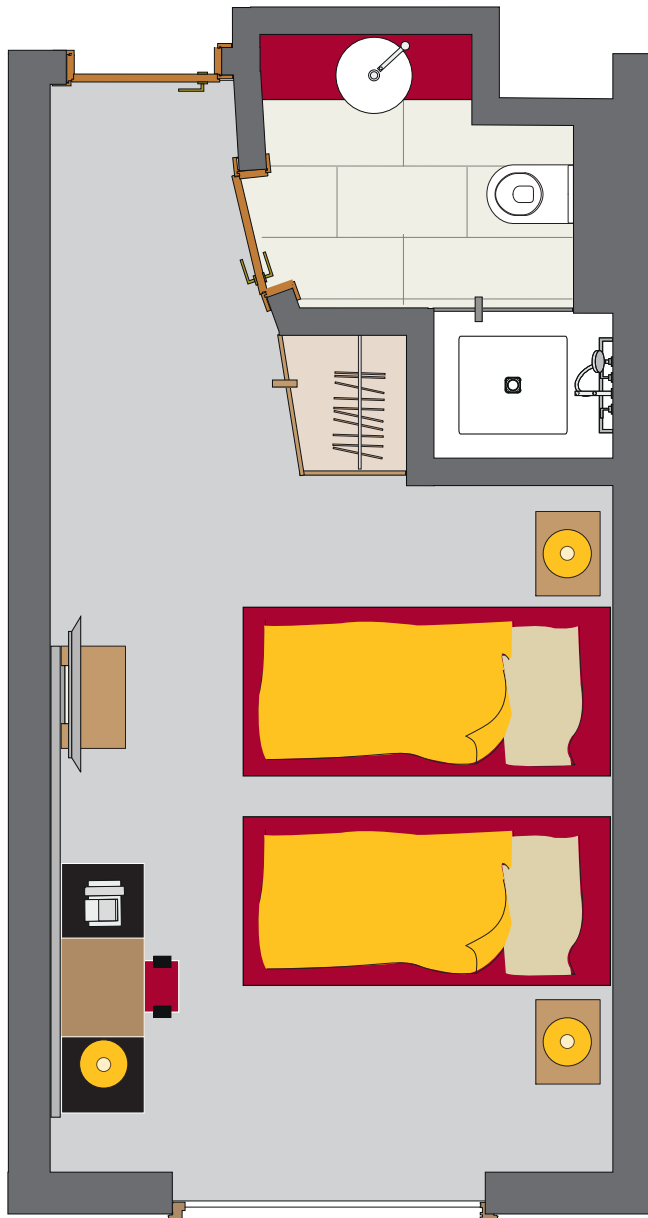

## SUPERIOR DOUBLE ROOM

- 24 m<sup>2</sup>
- 1 sleeping- and living room
- Bathroom with shower
- Writing desk
- Soundproof windows
- WLAN internet access
- Telephone
- Flat-screen TV
- DVD player
- Air conditioning with individual climate control
- Minibar
- Coffee/tea-making facilities