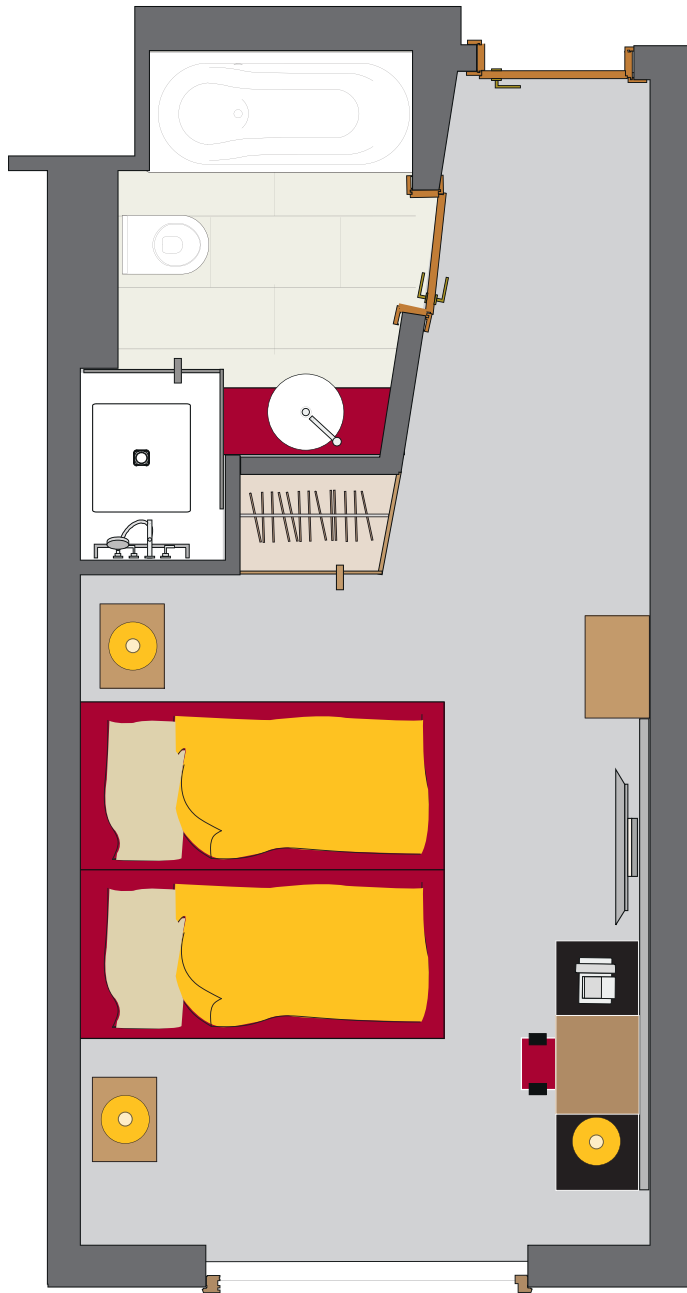

SUPERIOR DOUBLE ROOM

- 24 m²
- 1 sleeping- and living room
- Bathroom with shower and bath tub
- Writing desk
- Soundproof windows
- WLAN internet access
- Telephone
- Flat-screen TV
- DVD player
- Air conditioning with individual climate control
- Minibar
- Coffee/tea-making facilities